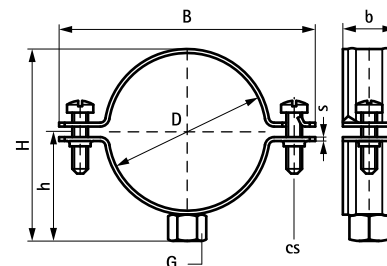

RAL¹ = tested, certified and monitored by a third party according to RAL-GZ 655/B.

For detailed technical information about our RAL marked products, please see the RAL datasheet in our web catalogue.