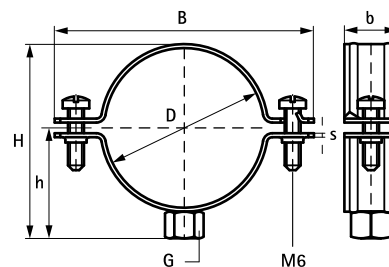

BIS Aluminium Clamp for Spiral Ducts

(F 15 15)

for spiral ducts \varnothing 80 - 300 mm

M8

Features and benefits

- two-screw clamp
- with quick locking system
- material: aluminium 3.0255

Part No.	D (mm)	G	B (mm)	H (mm)	h (mm)	b x s (mm)	F _{a,z} (N)	Pack 1
4120080	80	M8	127	99	54	25 x 1.5	850	25
4120090	90	M8	137	109	59	25 x 1.5	850	25
4120100	100	M8	147	119	64	25 x 1.5	850	25
4120110	110	M8	158	131	70	25 x 1.5	850	25
4120130	130	M8	177	149	79	25 x 1.5	850	25
4120150	150	M8	197	169	89	25 x 1.5	850	25
4120180	180	M8	227	199	104	25 x 1.5	850	25
4120200	200	M8	247	219	114	25 x 1.5	850	25

Other dimensions on request.

Complementary

Walraven RapidRail® Fixing System
 Walraven Fixing Accessories
 Walraven Fastenings