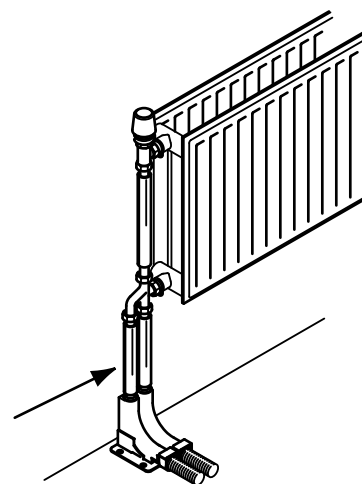

# BIS Protective Pipe

pipe protection

(O 10 25)

## Funktioner og fordele

- Art.nr. 0872005: one-part protective sleeve (L = 1 m)
- Art.nr. 0872007 and 0872016: two-part protective sleeve (L = 15 cm)
- protects pipe between floor bend and radiator against mechanical damage and UV-radiation
- easily cut to size
- fits perfectly to upper side of BIS floor bend
- materiale: PP (polypropylen), creamcoloured (according to RAL 1013) or white (according to RAL 9013)