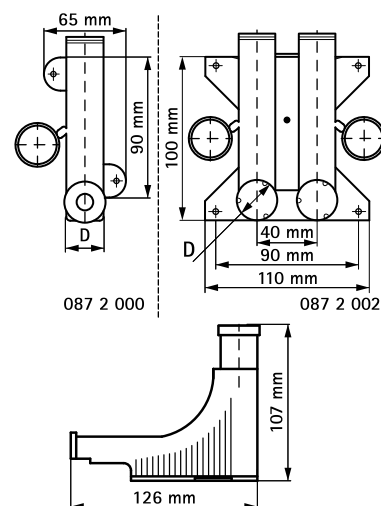

# BIS Floor Bend

(0 10 15)

guiding of plastic floor pipe 12 - 25 mm

0872000

0872002

## Funktioner og fordele

- protects the pipe against mechanical damage ('buckle')
- for pipe sleeve up to Ø 25 mm
- materiale: PP (polypropylen), creamcoloured (according to RAL 1013)

Art.nr.	D (mm)	Model	Pakke 1
087 2 000	12 - 25	Enkel	50
087 2 002	12 - 25	Dobbelt	25