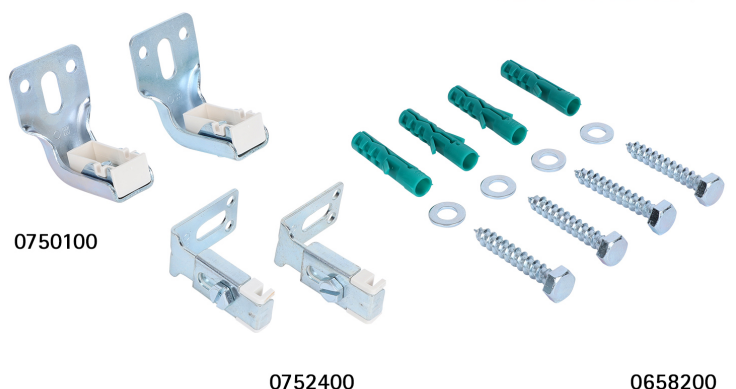

BIS Fixing Set for Isolated Radiator (OS1/ZVH)

(0 30 05)

fixing of central heating radiators

Funktioner og fordele

- fixing set (OS1 - ZVH) for radiators with sharp weld on top and side
- with plastic insert to prevent annoying noises
- support and slide provided with reinforcement groove
- materiale: metaldele lavet af stål; plastdele lavet af POM (polyoxymethylen), cremefarvet; plug af PA (polyamide)
- elforzinket
- temperature resistance from -25 °C to +120 °C
- Part No. 0751001:
 - 2 Bottom supports (Part No. 0750100)
 - 2 Upper/Side supports (Part No. 0752400)
 - 1 Fixing set (Part No. 0658200)

Art.nr.	Model	Type	Pakke1	Pakke2
0751001	Fixing set for radiator	OS1/ZVH	50	-
0752400	Upper/Side support	7524	50	200
0750100	Bottom support	7501	50	200
0658200	Fixing set	6582	50	-

Parts also separately available.