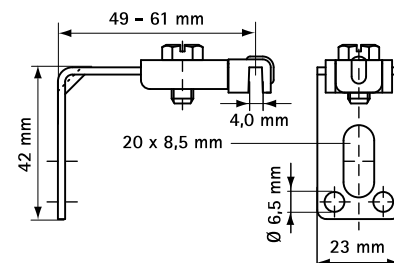

BIS Fixing Set for Isolated Radiator (OS1/ZVH)

(0 30 05)

fixing of central heating radiators

Funktioner og fordele

- fixing set (OS1 - ZVH) for radiators with sharp weld on top and side
- with plastic insert to prevent annoying noises
- support and slide provided with reinforcement groove
- materiale: metaldele lavet af stål; plastdele lavet af POM (polyoxymethylen), cremefarvet; plug af PA (polyamide)
- elforzinket
- temperature resistance from -25 °C to +120 °C
- Part No. 0751001:
 - 2 Bottom supports (Part No. 0750100)
 - 2 Upper/Side supports (Part No. 0752400)
 - 1 Fixing set (Part No. 0658200)

Art.nr.	Model	Type	Pakke1	Pakke2
0751001	Fixing set for radiator	OS1/ZVH	50	-
0752400	Upper/Side support	7524	50	200
0750100	Bottom support	7501	50	200
0658200	Fixing set	6582	50	-

Parts also separately available.