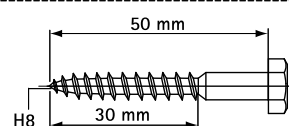

BIS Fixing Set for Isolated Radiator (OS1/ZVH)

(0 30 05)

fixing of central heating radiators

Funktioner og fordele

- fixing set (OS1 - ZVH) for radiators with sharp weld on top and side
- with plastic insert to prevent annoying noises
- support and slide provided with reinforcement groove
- materiale: metaldele lavet af stål; plastdele lavet af POM (polyoxymethylen), cremefarvet; plug af PA (polyamide)
- elforzinket
- temperature resistance from -25 °C to +120 °C
- Part No. 0751001:
  - 2 Bottom supports (Part No. 0750100)
  - 2 Upper/Side supports (Part No. 0752400)
  - 1 Fixing set (Part No. 0658200)

Art.nr.	Model	Type	Pakke1	Pakke2
0751001	Fixing set for radiator	OS1/ZVH	50	-
0752400	Upper/Side support	7524	50	200
0750100	Bottom support	7501	50	200
0658200	Fixing set	6582	50	-

Parts also separately available.

065 8 200