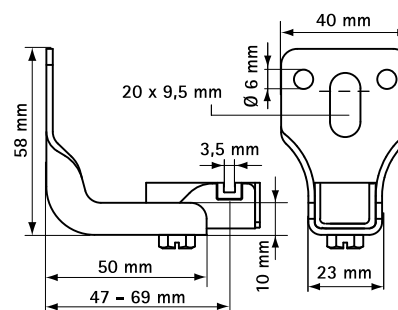

BIS Fixing Set for Isolated Radiator (OS1/ZVH)

(0 30 05)

fixing of central heating radiators

Funktioner og fordele

- fixing set (OS1 - ZVH) for radiators with sharp weld on top and side
- with plastic insert to prevent annoying noises
- support and slide provided with reinforcement groove
- materiale: metaldele lavet af stål; plastdele lavet af POM (polyoxymethylen), cremefarvet; plug af PA (polyamide)
- elforzinket
- temperature resistance from -25 °C to +120 °C
- Part No. 0751001:
  - 2 Bottom supports (Part No. 0750100)
  - 2 Upper/Side supports (Part No. 0752400)
  - 1 Fixing set (Part No. 0658200)

Art.nr.	Model	Type	Pakke1	Pakke2
0751001	Fixing set for radiator	OS1/ZVH	50	-
0752400	Upper/Side support	7524	50	200
0750100	Bottom support	7501	50	200
0658200	Fixing set	6582	50	-

Parts also separately available.

075 0 100