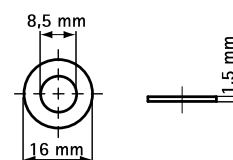

BIS Fixing Set for Isolated Radiator (OS1/ZVH)

(0 30 05)

fixing of central heating radiators

Funktioner og fordele

- fixing set (OS1 - ZVH) for radiators with sharp weld on top and side
- with plastic insert to prevent annoying noises
- support and slide provided with reinforcement groove
- materiale: metaldele lavet af stål; plastdele lavet af POM (polyoxymethylen), cremefarvet; plug af PA (polyamide)
- elforzinket
- temperature resistance from -25 °C to +120 °C
- Part No. 0751001:
  - 2 Bottom supports (Part No. 0750100)
  - 2 Upper/Side supports (Part No. 0752400)
  - 1 Fixing set (Part No. 0658200)

Art.nr.	Model	Type	Pakke1	Pakke2
0751001	Fixing set for radiator	OS1/ZVH	50	-
0752400	Upper/Side support	7524	50	200
0750100	Bottom support	7501	50	200
0658200	Fixing set	6582	50	-

Parts also separately available.

065 8 200