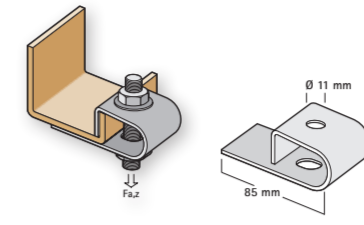

Purlin Hangers

Britclips® Z Purlin Clamp