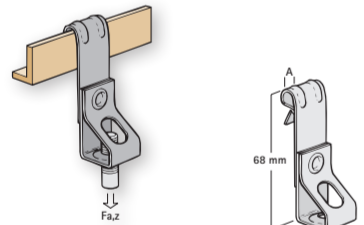

Britclips® Vertical Flange / Threaded Rod Hangers