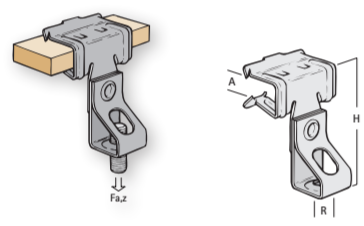

Threaded Rod Fixings

Britclips® Beam Clips/Threaded Rod Hanger