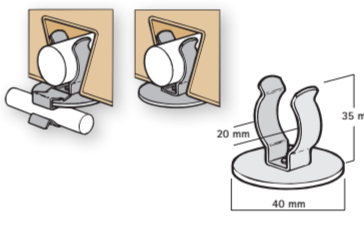

Britclips® Dovetail Cable Hanger (HOL1)