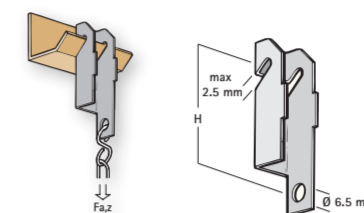

Britclips® Z Purlin Hangers