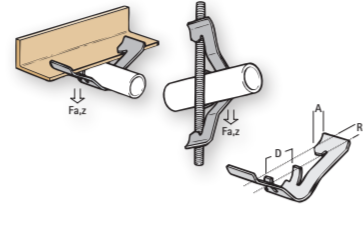

Cable and Conduit Clips / Clamps

Britclips® Support Clips