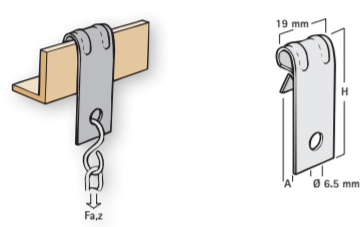

Britclips® Vertical Flange Clips