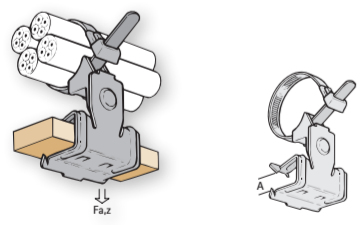

Cable Tie Fixings

Britclips® Beam Clips / Cable Tie