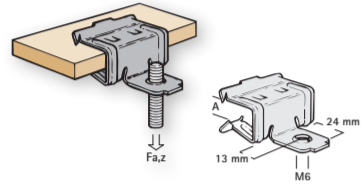

Britclips® Light Duty Rod Hangers M6