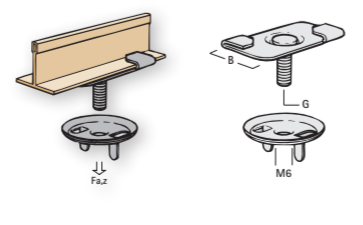

Suspended Ceiling Fixings

Britclips® T Bar / Twist On Clips (AC)