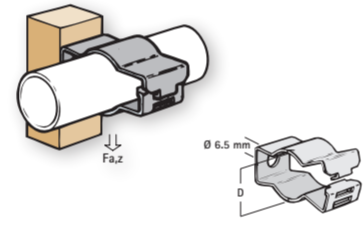

Britclips® Locking Conduit Clips