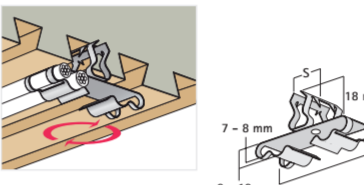

Deck Hangers

Britclips® Dovetail Cable Hangers (HOL2)