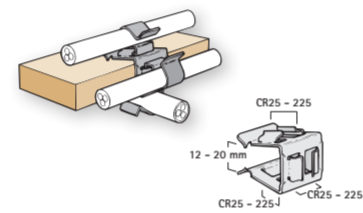

Britclips® Cable Run Clips