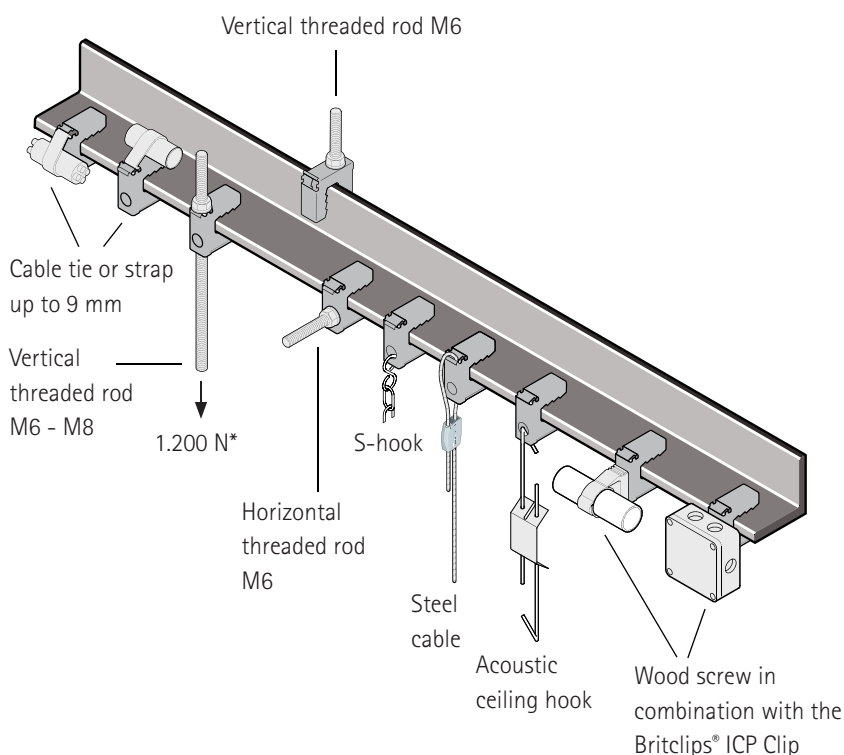

## Technical characteristics

- Material: spring steel (type C67S according to EN10132)
- Surface treatment: Magni coated, 2 layers (600 hours resistant to salt spray), suitable for outdoor use

Part No.	Code	A (mm)	B (mm)	H (mm)	Bag	Box
5180 3 258	TIGER 8	2 - 8	30	30	25	-
5180 5 208	TIGER 8	2 - 8	30	30	-	100
5180 3 256	TIGER 16	8 - 16	32	38	25	-
5180 5 216	TIGER 16	8 - 16	32	38	-	100
5180 2 254	TIGER 24	16 - 24	42	48	20	-
5180 4 224	TIGER 24	16 - 24	42	48	-	50

## Fixing examples

\* Certified performance on a 6 mm girder with axial traction of a threaded rod M6: 1.200 N (safety margin 4:1) - test report CSTB - ED / 05-022.

## Application

Place the Britclips® Tiger Beam Clip on the girder and tap it with a hammer or push it by hand. For static loads, single use and non-relocatable. Beware: not suitable for inverted use.