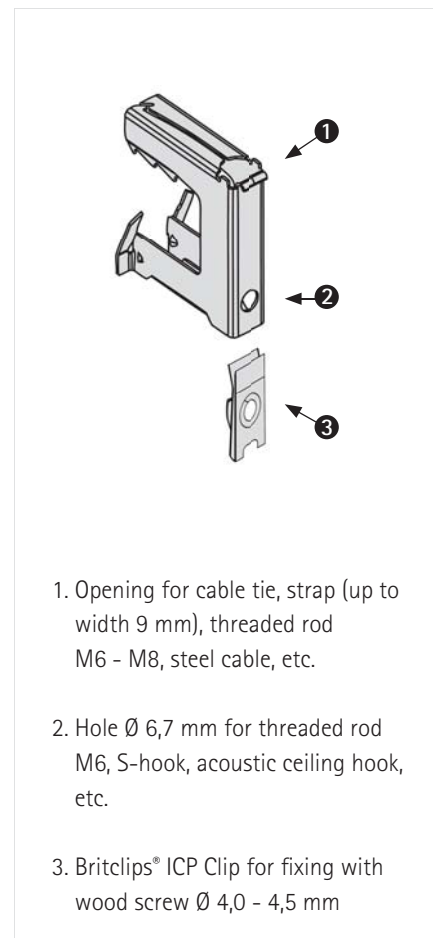

Fixing examples

* Certified performance on a 6 mm girder with axial traction of a threaded rod M6: 1.200 N (safety margin 4:1) - test report CSTB - ED / 05-022.