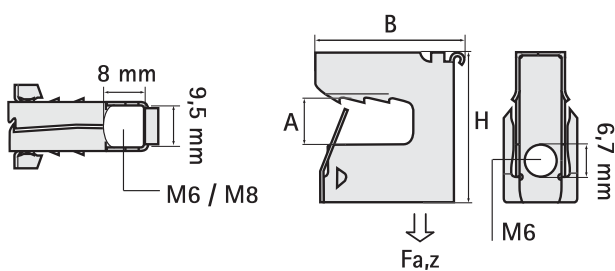

Part No.	Code	A (mm)	B (mm)	H (mm)	Bag	Box
5180 3 258	TIGER 8	2 - 8	30	30	25	-
5180 5 208	TIGER 8	2 - 8	30	30	-	100
5180 3 256	TIGER 16	8 - 16	32	38	25	-
5180 5 216	TIGER 16	8 - 16	32	38	-	100
5180 2 254	TIGER 24	16 - 24	42	48	20	-
5180 4 224	TIGER 24	16 - 24	42	48	-	50

For use with static loads only.