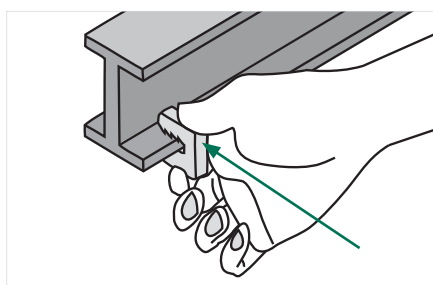

## Technical characteristics

- Material: spring steel (type C67S according to EN10132)
- Surface treatment: Magni coated, 2 layers (600 hours resistant to salt spray), suitable for outdoor use

Part No.	Code	A (mm)	B (mm)	H (mm)	Bag	Box
5180 3 258	TIGER 8	2 - 8	30	30	25	-
5180 5 208	TIGER 8	2 - 8	30	30	-	100
5180 3 256	TIGER 16	8 - 16	32	38	25	-
5180 5 216	TIGER 16	8 - 16	32	38	-	100
5180 2 254	TIGER 24	16 - 24	42	48	20	-
5180 4 224	TIGER 24	16 - 24	42	48	-	50

## Application

Place the Britclips® Tiger Beam Clip on the girder and tap it with a hammer or push it by hand. For static loads, single use and non-relocatable. Beware: not suitable for inverted use.