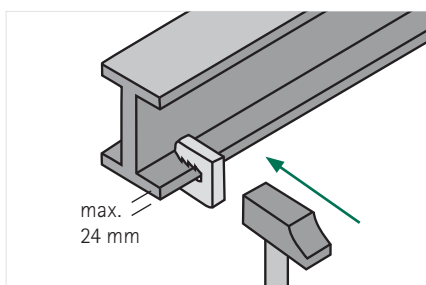

Application

Place the Britclips® Tiger Beam Clip on the girder and tap it with a hammer or push it by hand. For static loads, single use and non-relocatable. Beware: not suitable for inverted use.

Multi-purpose clip

- For static loads, single use and non-relocatable
- To hammer on or by hand; always the eye opposite to the load
- Also suitable for outdoor use
- With hole to attach steel cable, S-Hook, cable tie, threaded rod (M6 or M8), etc.
- Incl. Britclips® ICP Clip, for wood screws from 4,0 to 4,5 mm

Efficient and easy to use!