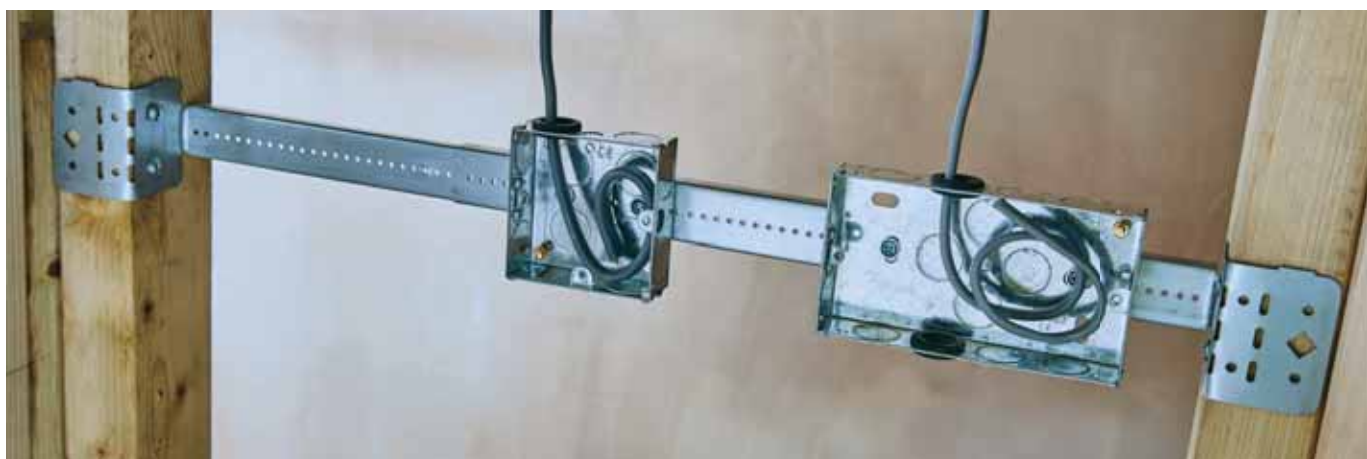

- Extendable bracket for faster mounting of electrical boxes, conduit and pipework
- Can be fixed to wood or metal joists
- Shorter version expands from 10-16" (25-40cm)
- Longer version expands from 16-24" (40-60cm)
- Quicker and easier to install than traditional methods
- Can be set at multiple depths
- A lightweight product made from high quality galvanised steel

■ Two sizes now available

Install in 3 easy steps

1. Supplied in connected pairs, simply snap the brackets apart.

2. Slide the brackets together to the required length.

3. Bend the fixing plates along the markers, if required, for multiple depth settings.

Part No.	Length	Pack quantity
59491016	10-16" (25-40cm)	50
59491624	16-24" (40-60cm)	50

We are proud to manufacture the RSWB right here in the UK!

For faster mounting of electrical boxes and conduit

The RSWB has become hugely popular with electricians for fixing electrical boxes and conduit within stud walls. The bracket allows maximum flexibility for positioning and provides a strong, easy to install surface onto which the services can be fixed. Gone are the days of finding and cutting pieces of timber, these brackets are ready to use straight from the box saving valuable time!

Request a free sample

To request a free sample of the RSWB go to www.walraven.com/en/rswb
For any other enquiries about this product call 01295 753400

Pipe fixing has never been easier with the RSWB

Plumbing and heating engineers have recently discovered the benefits of using the RSWB. The 10-16" bracket is perfect for floor joists and non-standard stud spacing. Simply screw the pipe clips straight in. Used with our self-closing starQuick® clips, pipe fixing can be even faster! Take a look at our Instagram page, walraven_uk, to see examples of how plumbers are using the RSWB.