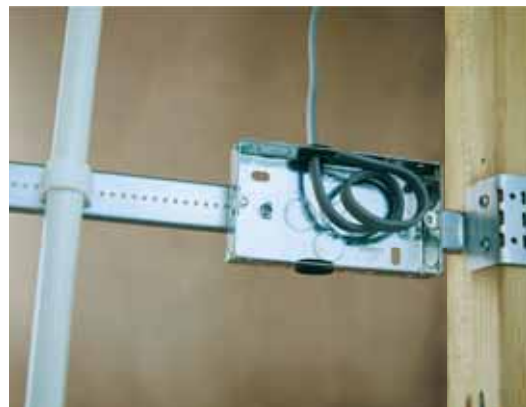

- Extendable bracket for faster mounting of electrical boxes, conduit and pipework
- Can be fixed to wood or metal joists
- Shorter version expands from 10-16" (25-40cm)
- Longer version expands from 16-24" (40-60cm)
- Quicker and easier to install than traditional methods
- Can be set at multiple depths
- A lightweight product made from high quality galvanised steel

■ Two sizes now available

Install in 3 easy steps

1. Supplied in connected pairs, simply snap the brackets apart.

2. Slide the brackets together to the required length.

3. Bend the fixing plates along the markers, if required, for multiple depth settings.

Part No.	Length	Pack quantity
59491016	10-16" (25-40cm)	50
59491624	16-24" (40-60cm)	50

We are proud to manufacture the RSWB right here in the UK!

For faster mounting of electrical boxes and conduit

The RSWB has become hugely popular with electricians for fixing electrical boxes and conduit within stud walls. The bracket allows maximum flexibility for positioning and provides a strong, easy to install surface onto which the services can be fixed. Gone are the days of finding and cutting pieces of timber, these brackets are ready to use straight from the box saving valuable time!

Request a free sample

To request a free sample of the RSWB go to www.walraven.com/en/rswb
For any other enquiries about this product call 01295 753400

Pipe fixing has never been easier with the RSWB

Plumbing and heating engineers have recently discovered the benefits of using the RSWB. The 10-16" bracket is perfect for floor joists and non-standard stud spacing. Simply screw the pipe clips straight in. Used with our self-closing starQuick® clips, pipe fixing can be even faster! Take a look at our Instagram page, walraven_uk, to see examples of how plumbers are using the RSWB.