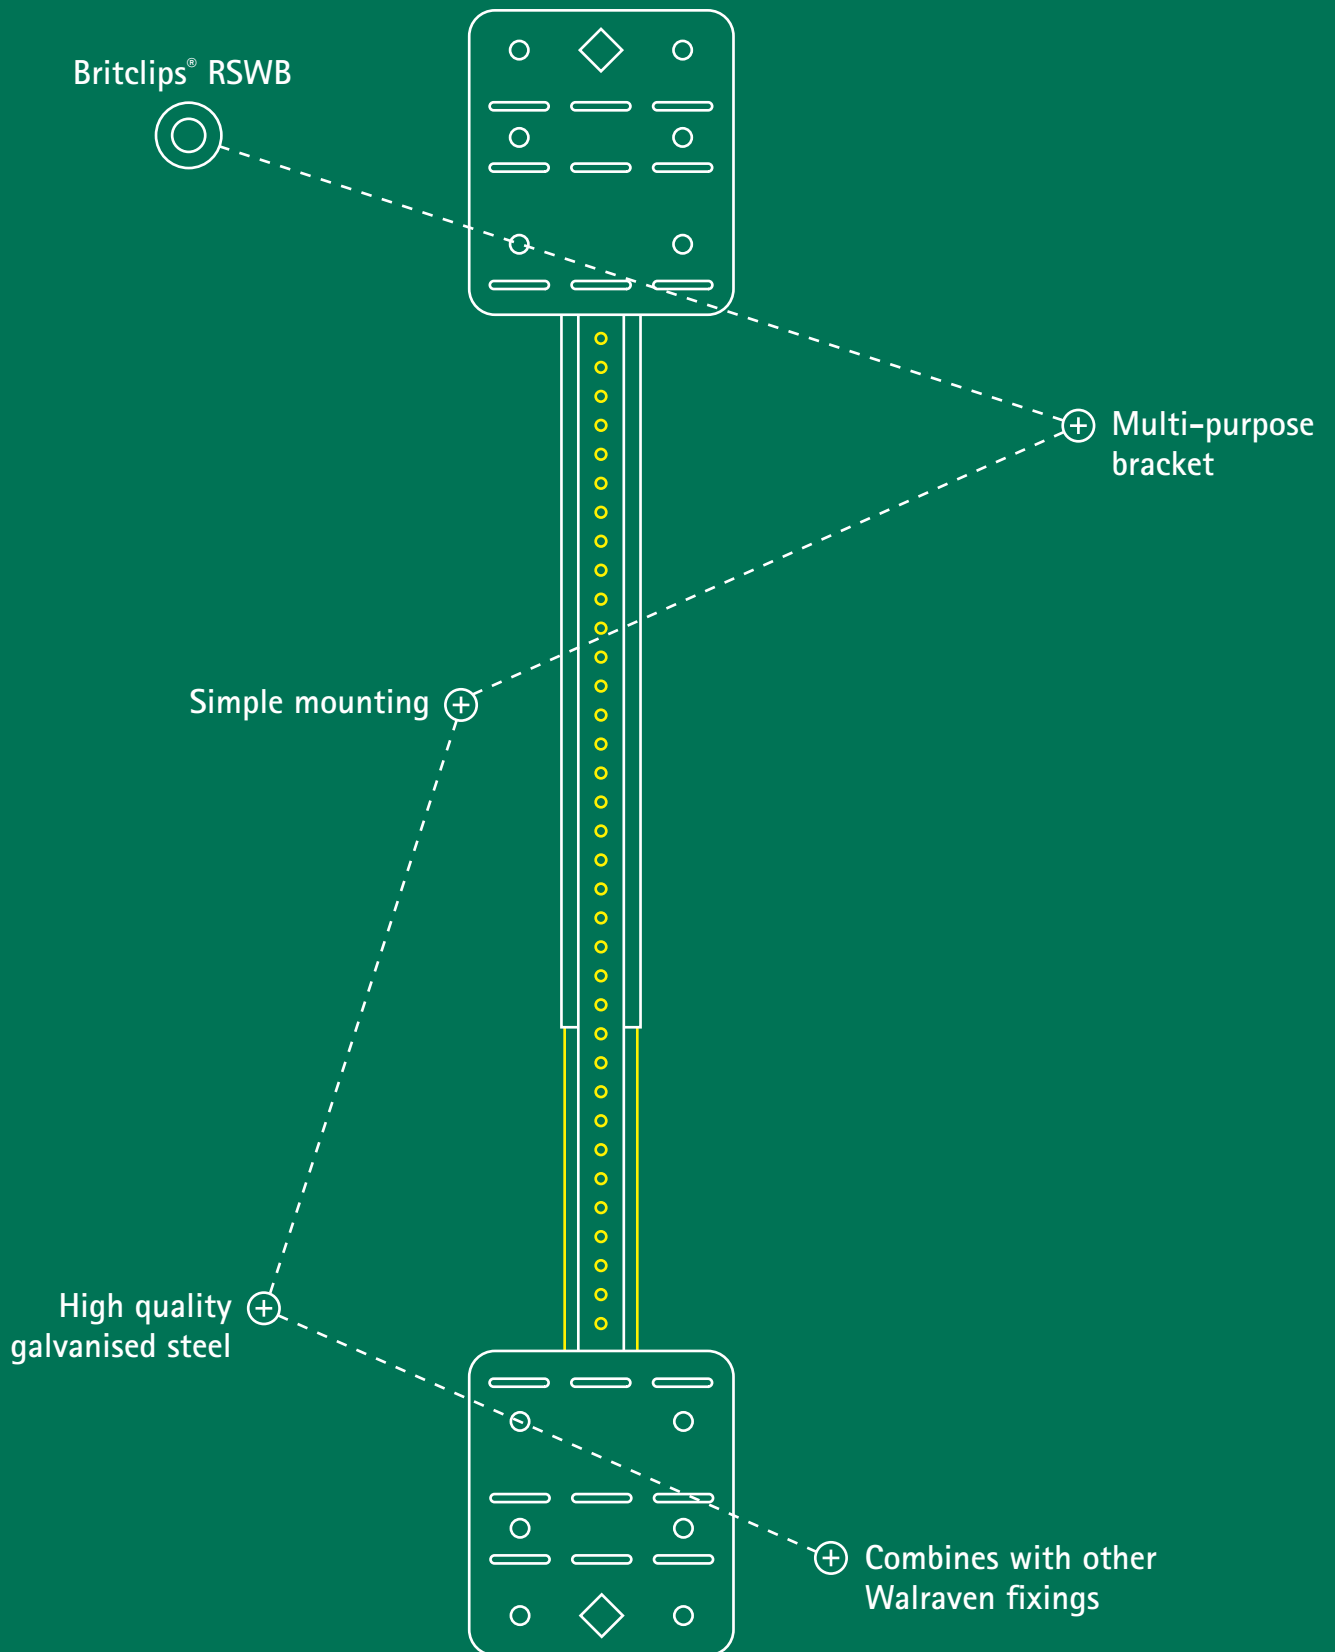

Inspired by smart solutions from the start

Walraven is a globally active company in the installation industry, founded in 1942. We have always been dedicated to make the work of our customers easier and more effective. With simple and smart solutions, comprehensive services and excellent support.

Walraven. The value of smart