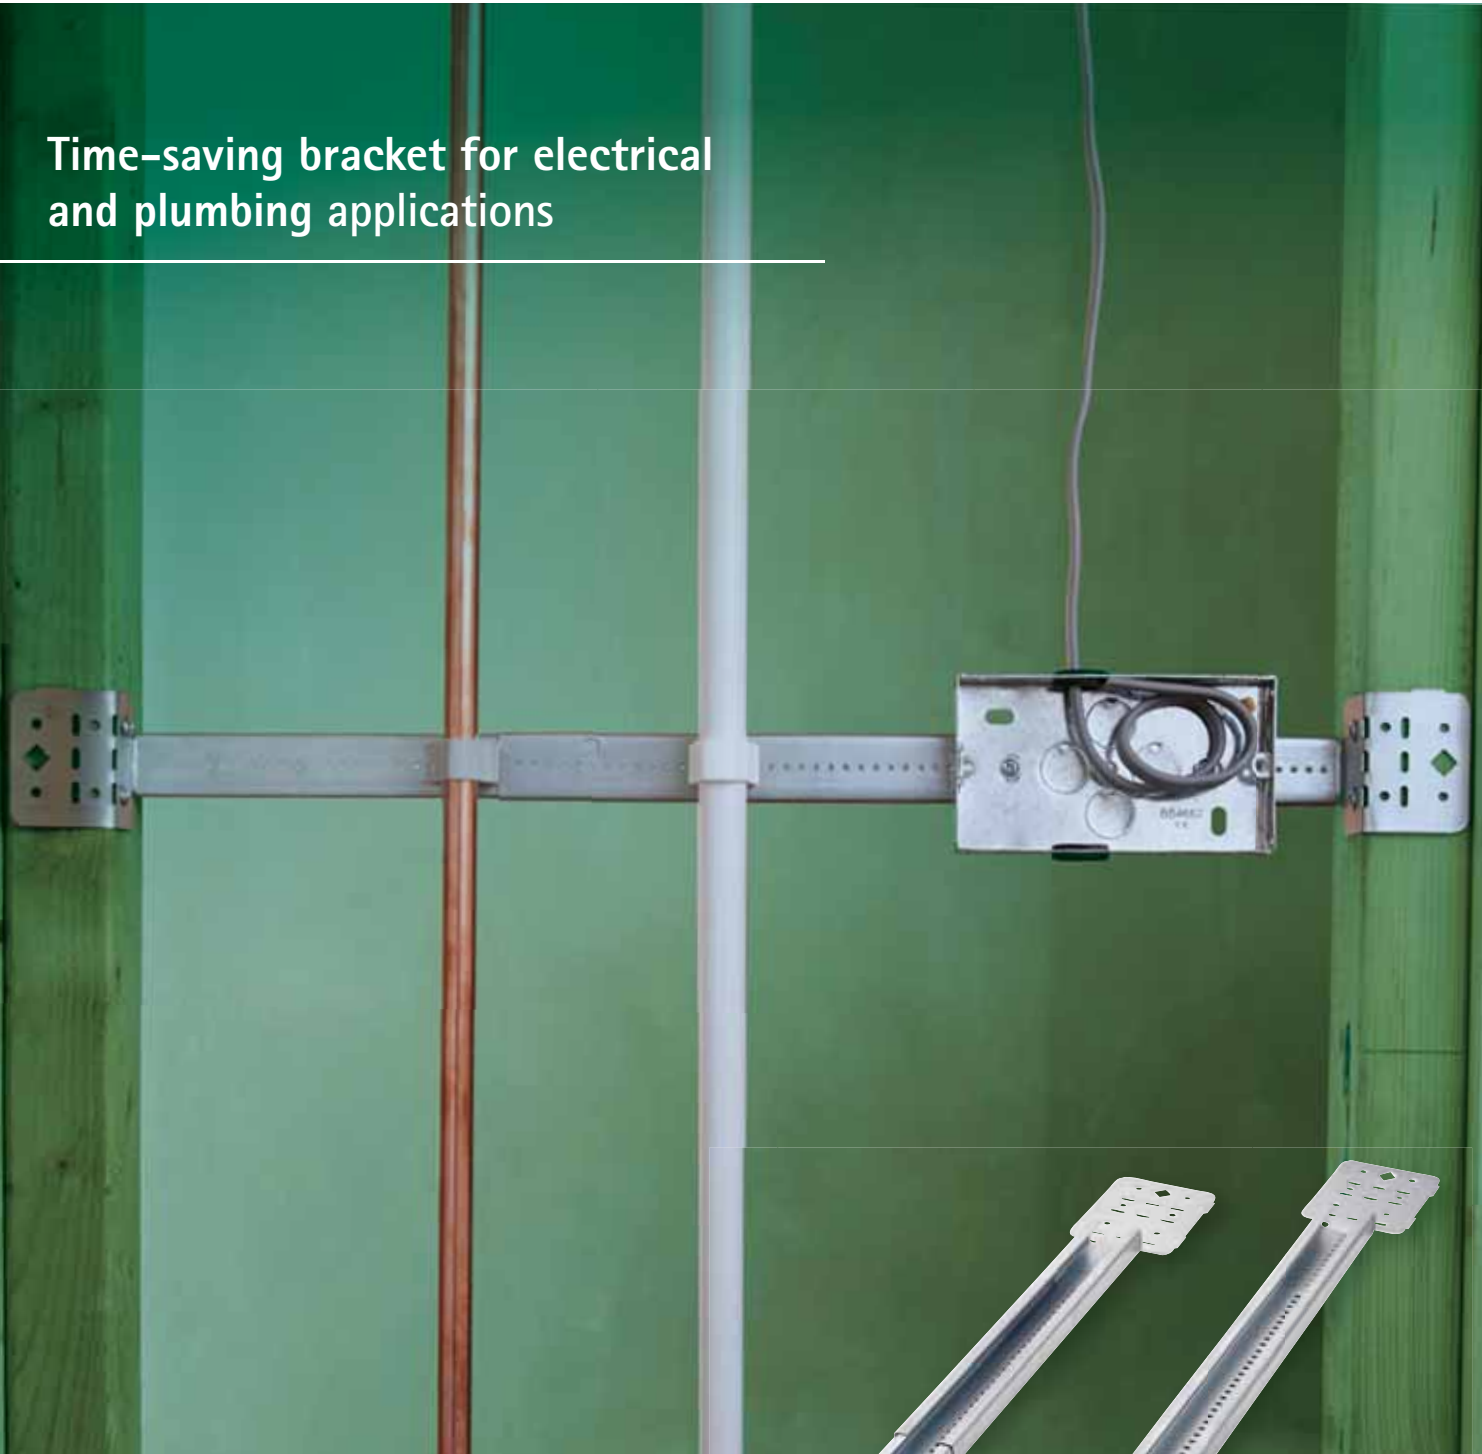

Time-saving bracket for electrical
and plumbing applications

Britclips[®] RSWB

Rapid Sliding Wall Bracket

Inspired by smart solutions from the start

Walraven is a globally active company in the installation industry, founded in 1942. We have always been dedicated to make the work of our customers easier and more effective. With simple and smart solutions, comprehensive services and excellent support.

Walraven. The value of smart

RSWB

The RSWB is the perfect alternative to using wooden noggins for mounting electrical boxes, conduit and pipework in stud walls and floor joists.

Features and benefits of the Britclips® RSWB

- Extendable bracket for faster mounting of electrical boxes, conduit and pipework
- Can be fixed to wood or metal joists
- Shorter version expands from 10-16" (25-40cm)
- Longer version expands from 16-24" (40-60cm)
- Quicker and easier to install than traditional methods
- Can be set at multiple depths
- A lightweight product made from high quality galvanised steel

■ Two sizes now available

Install in 3 easy steps

1. Supplied in connected pairs, simply snap the brackets apart.

2. Slide the brackets together to the required length.

3. Bend the fixing plates along the markers, if required, for multiple depth settings.