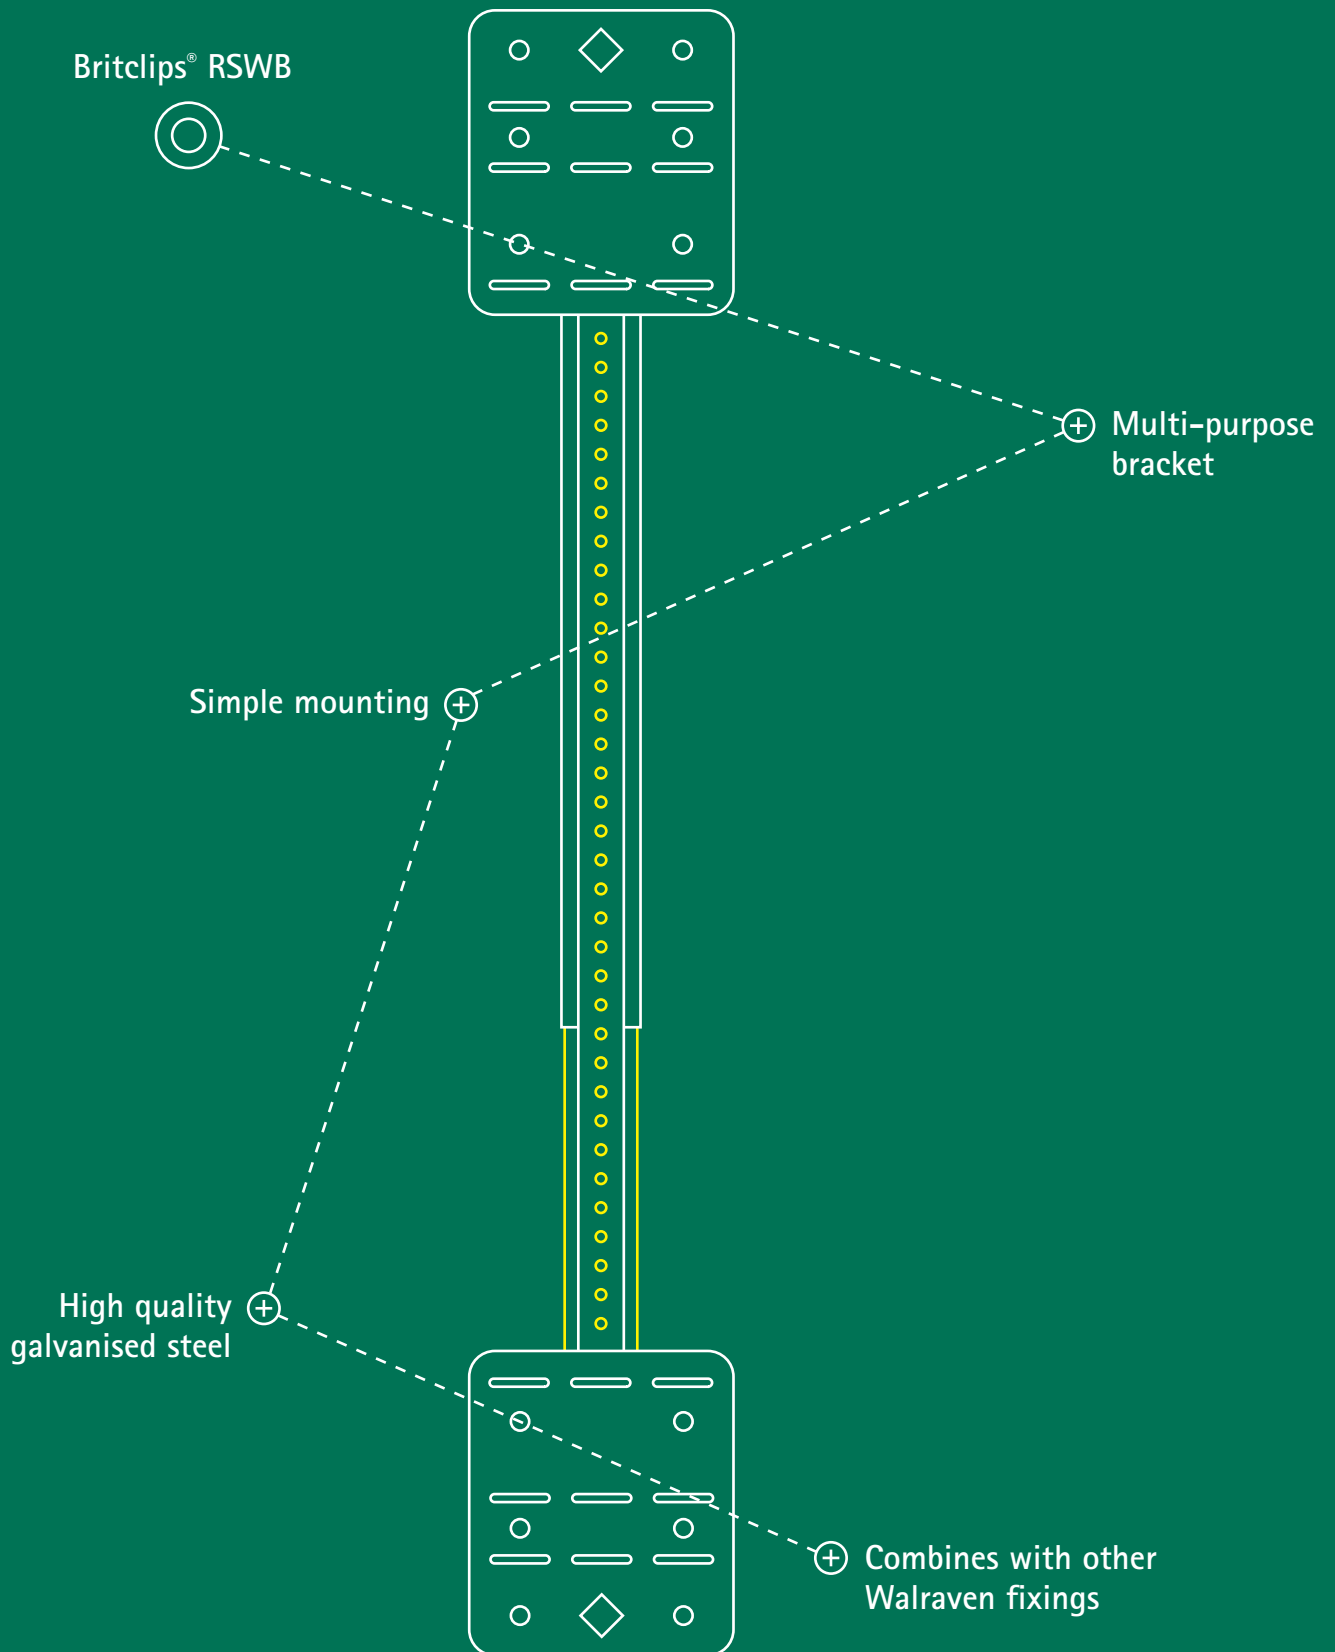

Inspired by smart solutions from the start

Walraven is a globally active company in the installation industry, founded in 1942. We have always been dedicated to make the work of our customers easier and more effective. With simple and smart solutions, comprehensive services and excellent support.

Walraven. The value of smart