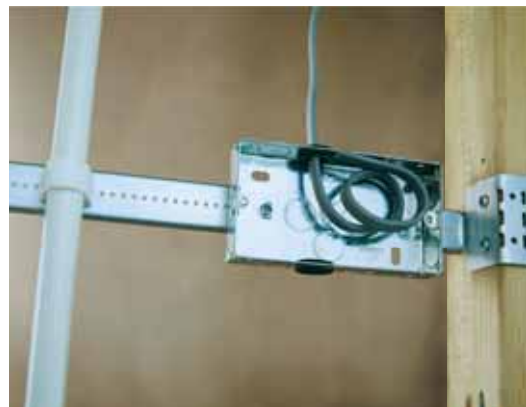

Walraven. The value of smart

RSWB

The RSWB is the perfect alternative to using wooden noggins for mounting electrical boxes, conduit and pipework in stud walls and floor joists.

Features and benefits of the Britclips® RSWB

- Extendable bracket for faster mounting of electrical boxes, conduit and pipework
- Can be fixed to wood or metal joists
- Shorter version expands from 10-16" (25-40cm)
- Longer version expands from 16-24" (40-60cm)
- Quicker and easier to install than traditional methods
- Can be set at multiple depths
- A lightweight product made from high quality galvanised steel

■ Two sizes now available

Install in 3 easy steps

1. Supplied in connected pairs, simply snap the brackets apart.

2. Slide the brackets together to the required length.

3. Bend the fixing plates along the markers, if required, for multiple depth settings.

Part No.	Length	Pack quantity
59491016	10-16" (25-40cm)	50
59491624	16-24" (40-60cm)	50

We are proud to manufacture the RSWB right here in the UK!

For faster mounting of electrical boxes and conduit

The RSWB has become hugely popular with electricians for fixing electrical boxes and conduit within stud walls. The bracket allows maximum flexibility for positioning and provides a strong, easy to install surface onto which the services can be fixed. Gone are the days of finding and cutting pieces of timber, these brackets are ready to use straight from the box saving valuable time!