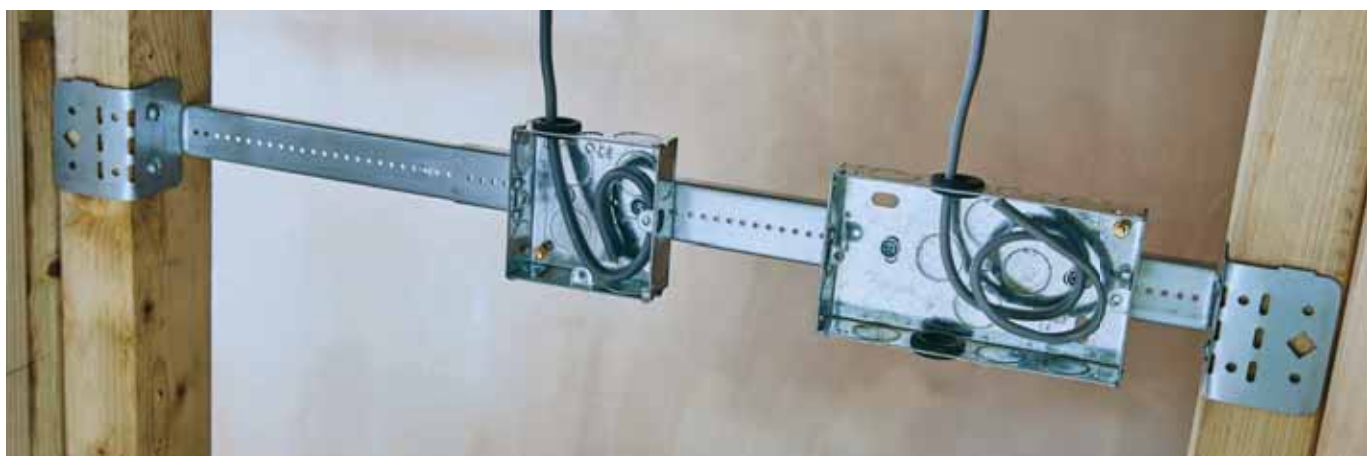

- Extendable bracket for faster mounting of electrical boxes, conduit and pipework
- Can be fixed to wood or metal joists
- Shorter version expands from 10-16" (25-40cm)
- Longer version expands from 16-24" (40-60cm)
- Quicker and easier to install than traditional methods
- Can be set at multiple depths
- A lightweight product made from high quality galvanised steel

■ Two sizes now available

Install in 3 easy steps

1. Supplied in connected pairs, simply snap the brackets apart.

2. Slide the brackets together to the required length.

3. Bend the fixing plates along the markers, if required, for multiple depth settings.

Part No.	Length	Pack quantity
59491016	10-16" (25-40cm)	50
59491624	16-24" (40-60cm)	50

We are proud to manufacture the RSWB right here in the UK!

For faster mounting of electrical boxes and conduit

The RSWB has become hugely popular with electricians for fixing electrical boxes and conduit within stud walls. The bracket allows maximum flexibility for positioning and provides a strong, easy to install surface onto which the services can be fixed. Gone are the days of finding and cutting pieces of timber, these brackets are ready to use straight from the box saving valuable time!

Request a free sample

To request a free sample of the RSWB go to www.walraven.com/en/rswb
For any other enquiries about this product call 01295 753400

Pipe fixing has never been easier with the RSWB

Plumbing and heating engineers have recently discovered the benefits of using the RSWB. The 10-16" bracket is perfect for floor joists and non-standard stud spacing. Simply screw the pipe clips straight in. Used with our self-closing starQuick® clips, pipe fixing can be even faster! Take a look at our Instagram page, walraven_uk, to see examples of how plumbers are using the RSWB.