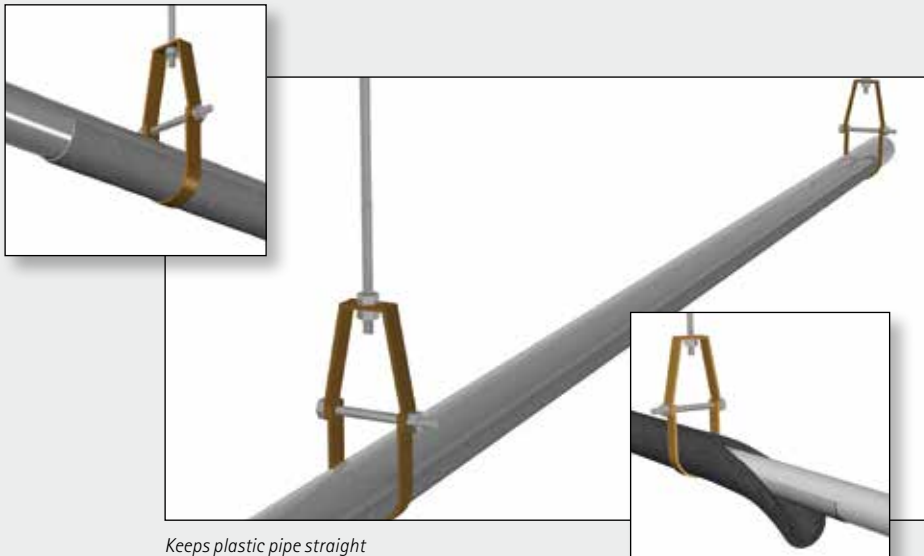

Installation Technique

Use normal hanging methods

Keeps plastic pipe straight

Insulate over plastic pipe and Pipe Reinforcement

United States of America Canada

Walraven, Inc.

2605 East Oakley Park Road
Suite B
Walled Lake (Detroit), MI 48390 (US)
Toll free +1 800 610 5056
Phone +1 248 374 3100
Fax +1 248 374 3232
info.us@walraven.com

Walraven Group

Mijdrecht (NL) · Tienen (BE) · Bayreuth (DE)
Banbury (GB) · Malmö (SE) · Grenoble (FR)
Barcelona (ES) · Kraków (PL) · Mladá
Boleslav (CZ) · Moscow (RU) · Kyiv (UA)
Detroit (US) · Shanghai (CN) · Dubai (AE)
Budapest (HU)

walraven.com

Your wholesaler: