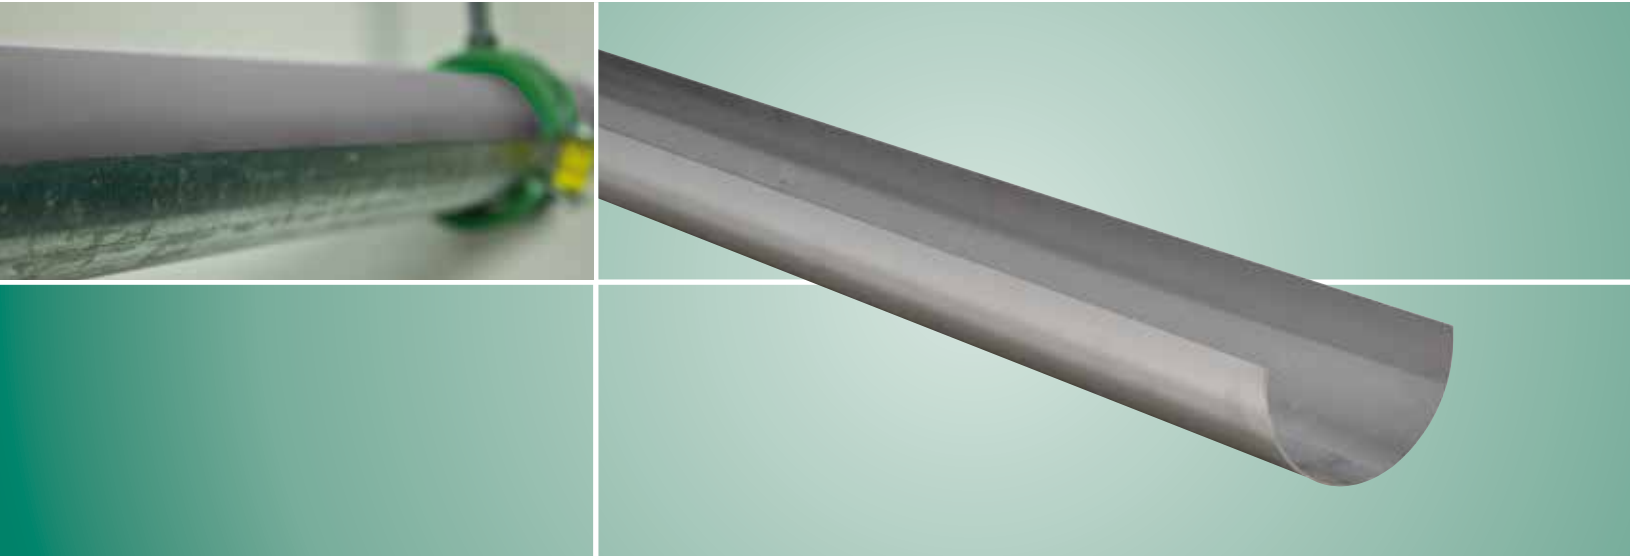

BIS Pipe Reinforcement

Snap plastic pipe or tubing into BIS Pipe Reinforcement

Premount BISMAT® 5000 clamps on strut or rail

Place reinforced pipe into clamp

Patented quick-closing feature allows for one-handed operation

Final tighten assembled clamp

Provides Continuous Support of Plastic Pipe!

- Extends distance between supports – Hang like copper
- Keeps plastic pipe straight
- For new installations - use plastic pipe and hang like copper
- For re-piping installations - use plastic pipe and the existing hangers
- Self-gripping – Snap-on effect
- Reinforcement fits inside insulation

BIS Pipe Reinforcement

Features and benefits

- Supplied in 10 foot lengths (easy to handle)
- With "snap-on effect" for extra grip
- Material: steel, pre-galvanized
- Can be cut with hand tools

Part No.	Tube Size	IPS Size	Bundle (small)
PSU050	1/2		50 ft
PSU075	3/4	1/2"	50 ft
PSU100	1	3/4"	50 ft
PSU125	1 1/4	1"	50 ft
PSU150	1 1/2	1 1/4"	50 ft
PSU200	2		50 ft
PSU300	3		50 ft