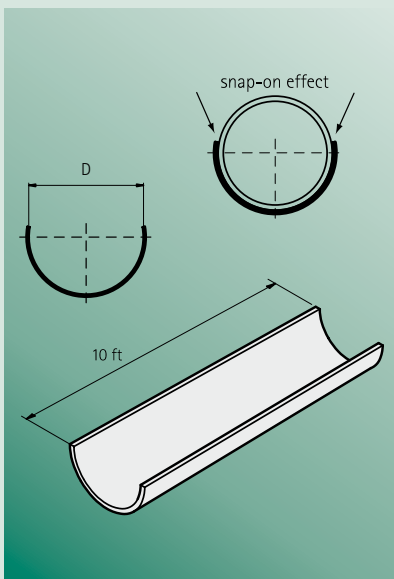

BIS Pipe Reinforcement

Snap plastic pipe or tubing into BIS Pipe Reinforcement

Premount BISMAT® 5000 clamps on strut or rail

Place reinforced pipe into clamp

Patented quick-closing feature allows for one-handed operation

Final tighten assembled clamp

Provides Continuous Support of Plastic Pipe!

- Extends distance between supports – Hang like copper
- Keeps plastic pipe straight
- For new installations - use plastic pipe and hang like copper
- For re-piping installations - use plastic pipe and the existing hangers
- Self-gripping – Snap-on effect
- Reinforcement fits inside insulation

BIS Pipe Reinforcement

Features and benefits

- Supplied in 10 foot lengths (easy to handle)
- With "snap-on effect" for extra grip
- Material: steel, pre-galvanized
- Can be cut with hand tools

Part No.	Tube Size	IPS Size	Bundle (small)
PSU050	1/2		50 ft
PSU075	3/4	1/2"	50 ft
PSU100	1	3/4"	50 ft
PSU125	1 1/4	1"	50 ft
PSU150	1 1/2	1 1/4"	50 ft
PSU200	2		50 ft
PSU300	3		50 ft