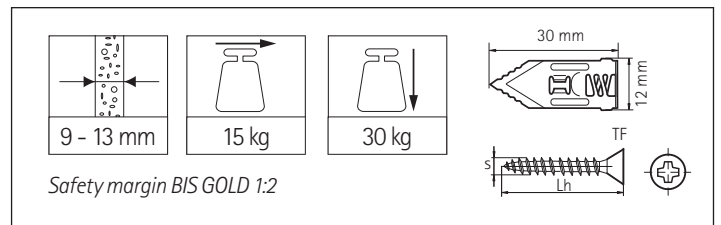

Technical characteristics

- For medium applications
- For wood screws (Ø 3,5 - 5,0 mm, min. length 30 mm)
- Suitable for many materials, especially for plasterboard
- Material: steel, plated and passivated
- Better fire resistance than plastic plugs

Part No.	LH	s	Qty	Packaging	Remark
611 2 231	30	4,0	25	Bag	Incl. screws (TF)
611 2 331	50	4,0	25	Bag	Incl. screws (TF)
611 2 251	30	4,0	50	Bag	Incl. screws (TF)
611 2 263	30	4,0	200	Stacking bin	Incl. screws (TF)
611 2 051	-	-	50	Bag	Excl. screws
611 2 063	-	-	200	Stacking bin	Excl. screws