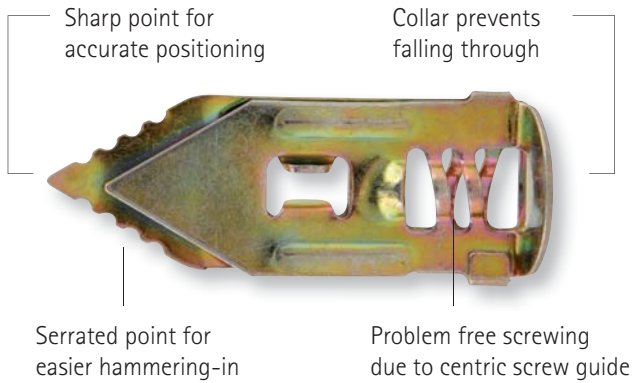

BIS GOLD

Hammer-in plug for plasterboard

- No drilling needed
- Anchors itself when tightening the screw
- Does not rotate on screwing

BIS GOLD

Easy and quick to use

Technical characteristics

- For medium applications
- For wood screws (Ø 3,5 - 5,0 mm, min. length 30 mm)
- Suitable for many materials, especially for plasterboard
- Material: steel, plated and passivated
- Better fire resistance than plastic plugs