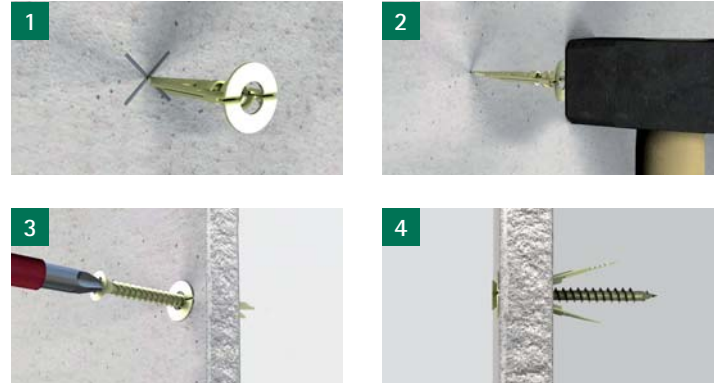

BIS GOLD

Hammer-in plug for plasterboard

- No drilling needed
- Anchors itself when tightening the screw
- Does not rotate on screwing

BIS GOLD

Easy and quick to use

Technical characteristics

- For medium applications
- For wood screws (Ø 3,5 - 5,0 mm, min. length 30 mm)
- Suitable for many materials, especially for plasterboard
- Material: steel, plated and passivated
- Better fire resistance than plastic plugs